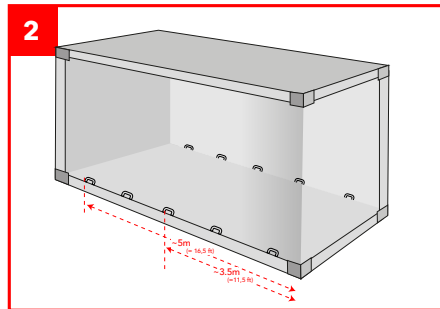

Cordstrap AnchorLash® - Soft Packaging

Keeping the world's cargo safe

cordstrap

This container is secured with Cordstrap AnchorLash®

Specifically designed to secure cargo up to 11.000 kg / 24,200 lbs in containers

Cargo Details

Weight:

No. Systems applied:

AnchorLash®	Anchor Point MSL 1.000 daN / 2,200 lbf	Anchor Point MSL 2.000 daN / 4,400 lbf
System Breaking strength	4.000 daN / 8,800 lbf	6.000 daN / 13,200 lbf
System MSL	2.000 daN / 4,400 lbf	4.000 daN / 8,800 lbf