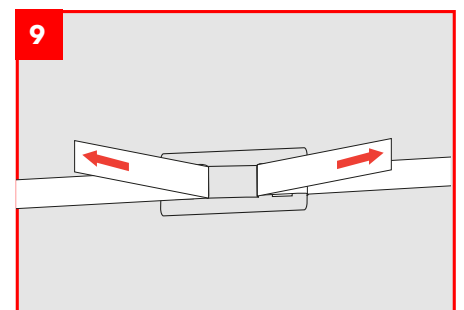

Cordstrap AnchorLash® - Soft Packaging

Keeping the world's cargo safe

cordstrap

This container is secured with Cordstrap AnchorLash®

Specifically designed to secure cargo up to 11.000 kg / 24,200 lbs in containers

Cargo Details

Weight:

No. Systems applied:

AnchorLash®	Anchor Point MSL 1.000 daN / 2,200 lbf	Anchor Point MSL 2.000 daN / 4,400 lbf
System Breaking strength	4.000 daN / 8,800 lbf	6.000 daN / 13,200 lbf
System MSL	2.000 daN / 4,400 lbf	4.000 daN / 8,800 lbf