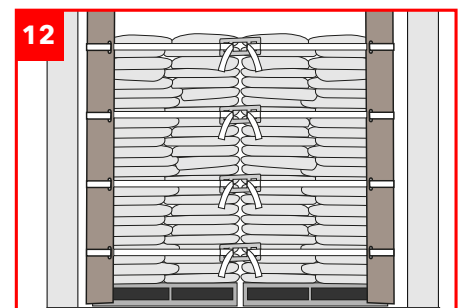

Cordstrap AnchorLash® - Soft Packaging

Keeping the world's cargo safe

cordstrap

This container is secured with Cordstrap AnchorLash®

Specifically designed to secure cargo up to 11.000 kg / 24,200 lbs in containers

Cargo Details

Weight:

No. Systems applied:

AnchorLash®	Anchor Point MSL 1.000 daN / 2,200 lbf	Anchor Point MSL 2.000 daN / 4,400 lbf
System Breaking strength	4.000 daN / 8,800 lbf	6.000 daN / 13,200 lbf
System MSL	2.000 daN / 4,400 lbf	4.000 daN / 8,800 lbf