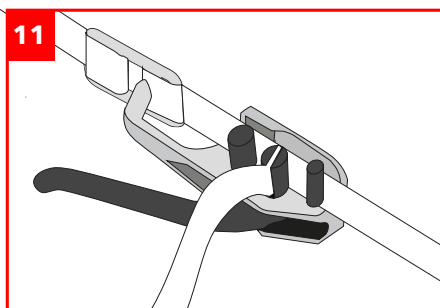

Cordstrap AnchorLash® - Soft Packaging

Keeping the world's cargo safe

cordstrap

This container is secured with Cordstrap AnchorLash®

Specifically designed to secure cargo up to 11.000 kg / 24,200 lbs in containers

Cargo Details

Weight:

No. Systems applied:

AnchorLash®	Anchor Point MSL 1.000 daN / 2,200 lbf	Anchor Point MSL 2.000 daN / 4,400 lbf
System Breaking strength	4.000 daN / 8,800 lbf	6.000 daN / 13,200 lbf
System MSL	2.000 daN / 4,400 lbf	4.000 daN / 8,800 lbf