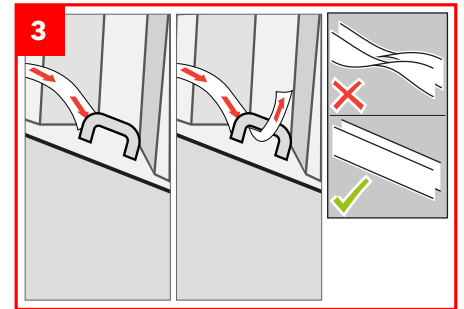

Cordstrap AnchorLash® - Soft Packaging

Keeping the world's cargo safe

cordstrap

This container is secured with Cordstrap AnchorLash®

Specifically designed to secure cargo up to 11.000 kg / 24,200 lbs in containers

Cargo Details

Weight:

No. Systems applied:

AnchorLash®	Anchor Point MSL 1.000 daN / 2,200 lbf	Anchor Point MSL 2.000 daN / 4,400 lbf
System Breaking strength	4.000 daN / 8,800 lbf	6.000 daN / 13,200 lbf
System MSL	2.000 daN / 4,400 lbf	4.000 daN / 8,800 lbf