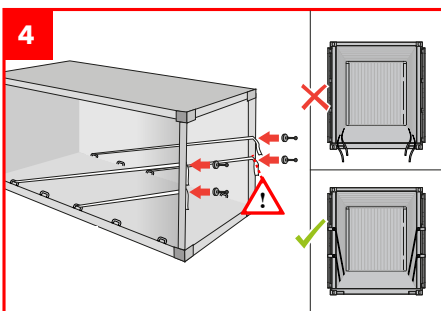

Cordstrap AnchorLash® - Soft Packaging

Keeping the world's cargo safe

cordstrap

This container is secured with Cordstrap AnchorLash®

Specifically designed to secure cargo up to 11.000 kg / 24,200 lbs in containers

Cargo Details

Weight:

No. Systems applied:

AnchorLash®	Anchor Point MSL 1.000 daN / 2,200 lbf	Anchor Point MSL 2.000 daN / 4,400 lbf
System Breaking strength	4.000 daN / 8,800 lbf	6.000 daN / 13,200 lbf
System MSL	2.000 daN / 4,400 lbf	4.000 daN / 8,800 lbf