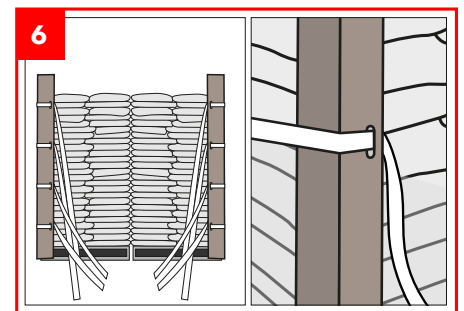

Cordstrap AnchorLash® - Soft Packaging

Keeping the world's cargo safe

cordstrap

This container is secured with Cordstrap AnchorLash®

Specifically designed to secure cargo up to 11.000 kg / 24,200 lbs in containers

Cargo Details

Weight:

No. Systems applied:

AnchorLash®	Anchor Point MSL 1.000 daN / 2,200 lbf	Anchor Point MSL 2.000 daN / 4,400 lbf
System Breaking strength	4.000 daN / 8,800 lbf	6.000 daN / 13,200 lbf
System MSL	2.000 daN / 4,400 lbf	4.000 daN / 8,800 lbf